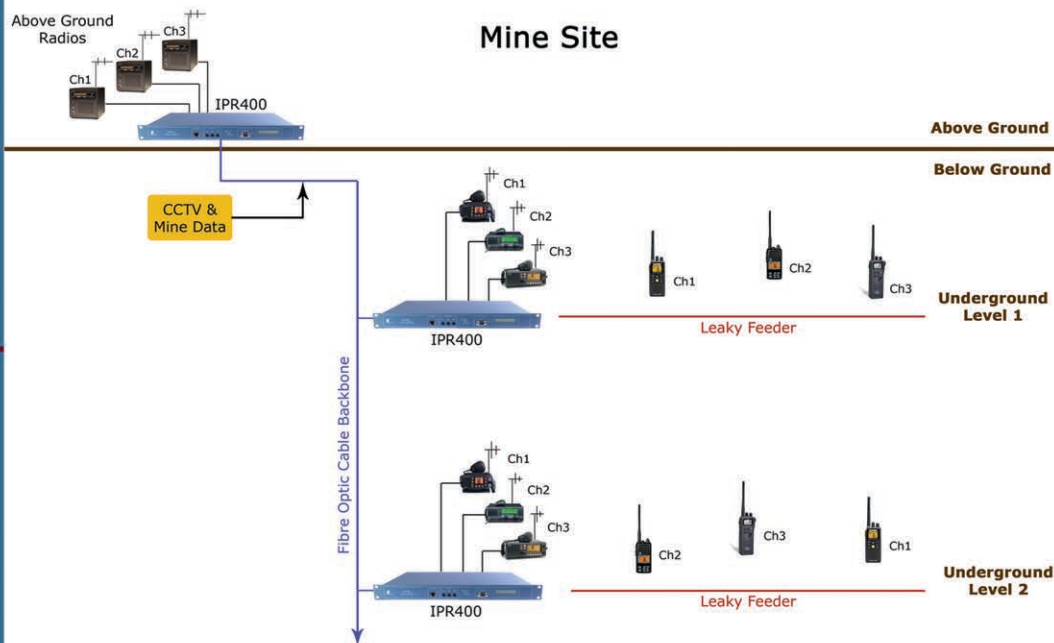

Products Used

- IPR400's

LARGE UNDERGROUND MINE GOES VoIP

→ Customer Overview

A large Australian mining company.

→ The Challenge

This large mining company wanted to transform their underground mine to Voice over IP (VoIP) communications in order to create a fully integrated voice & data solution incorporating radio, CCTV & mine data.

→ Solution

The site installed a fibre optic backbone throughout the mine. By connecting several IPR400's throughout the site the mine can effectively combine its radio communications (utilising existing leaky feeder) with mine data & CCTV to create a fully integrated voice & data communications solution.

“By connecting IPR400's throughout the site the mine can effectively combine its radio communications with mine data & CCTV”

The Omnitronics IPR400's provide interoperability for the mine's three radio channels from both the analog and IP sides. Because linking in this network occurs on all radio ports and across IP, Omnitronics incorporated an additional linking feature to eliminate potential timing differences in the repeated IP signal.

The diagram below demonstrates what a typical section of the mine communications system looks like.

→ Conclusion

By using the power of Voice over IP technology, the company was able to create a fully integrated voice & data communications solution. This resulted in a more effective and reliable system and by utilising existing IP infrastructure the solution proved highly cost effective.